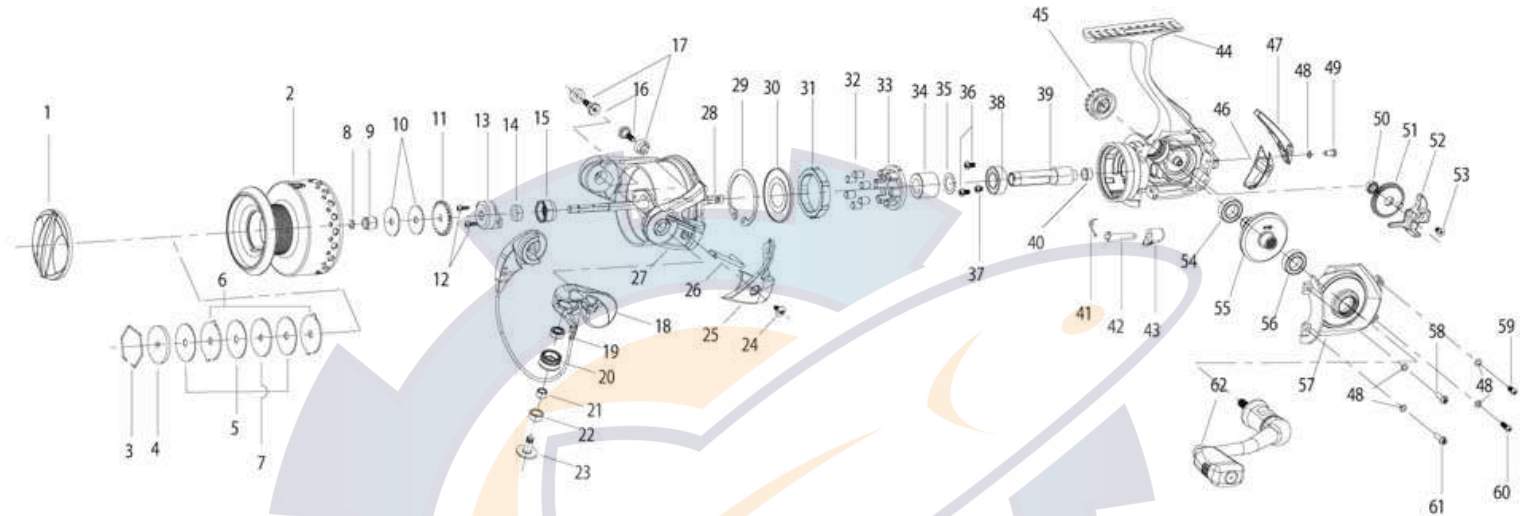

# Catalyst PTi-A Parts Diagram - CT30PTi-A / CT40PTi-A

## ORDERING PARTS

Refer to the parts list and diagram for your model. Locate the part you need and identify the key number for the part you wish to order for your model. Always state the model number, part number, part description and quantity on your orders. Parts may be ordered direct from the Factory Service Department (1-800-588-9030), Authorized Warranty / Service Centers, and online at [www.tackleservice.com](http://www.tackleservice.com).